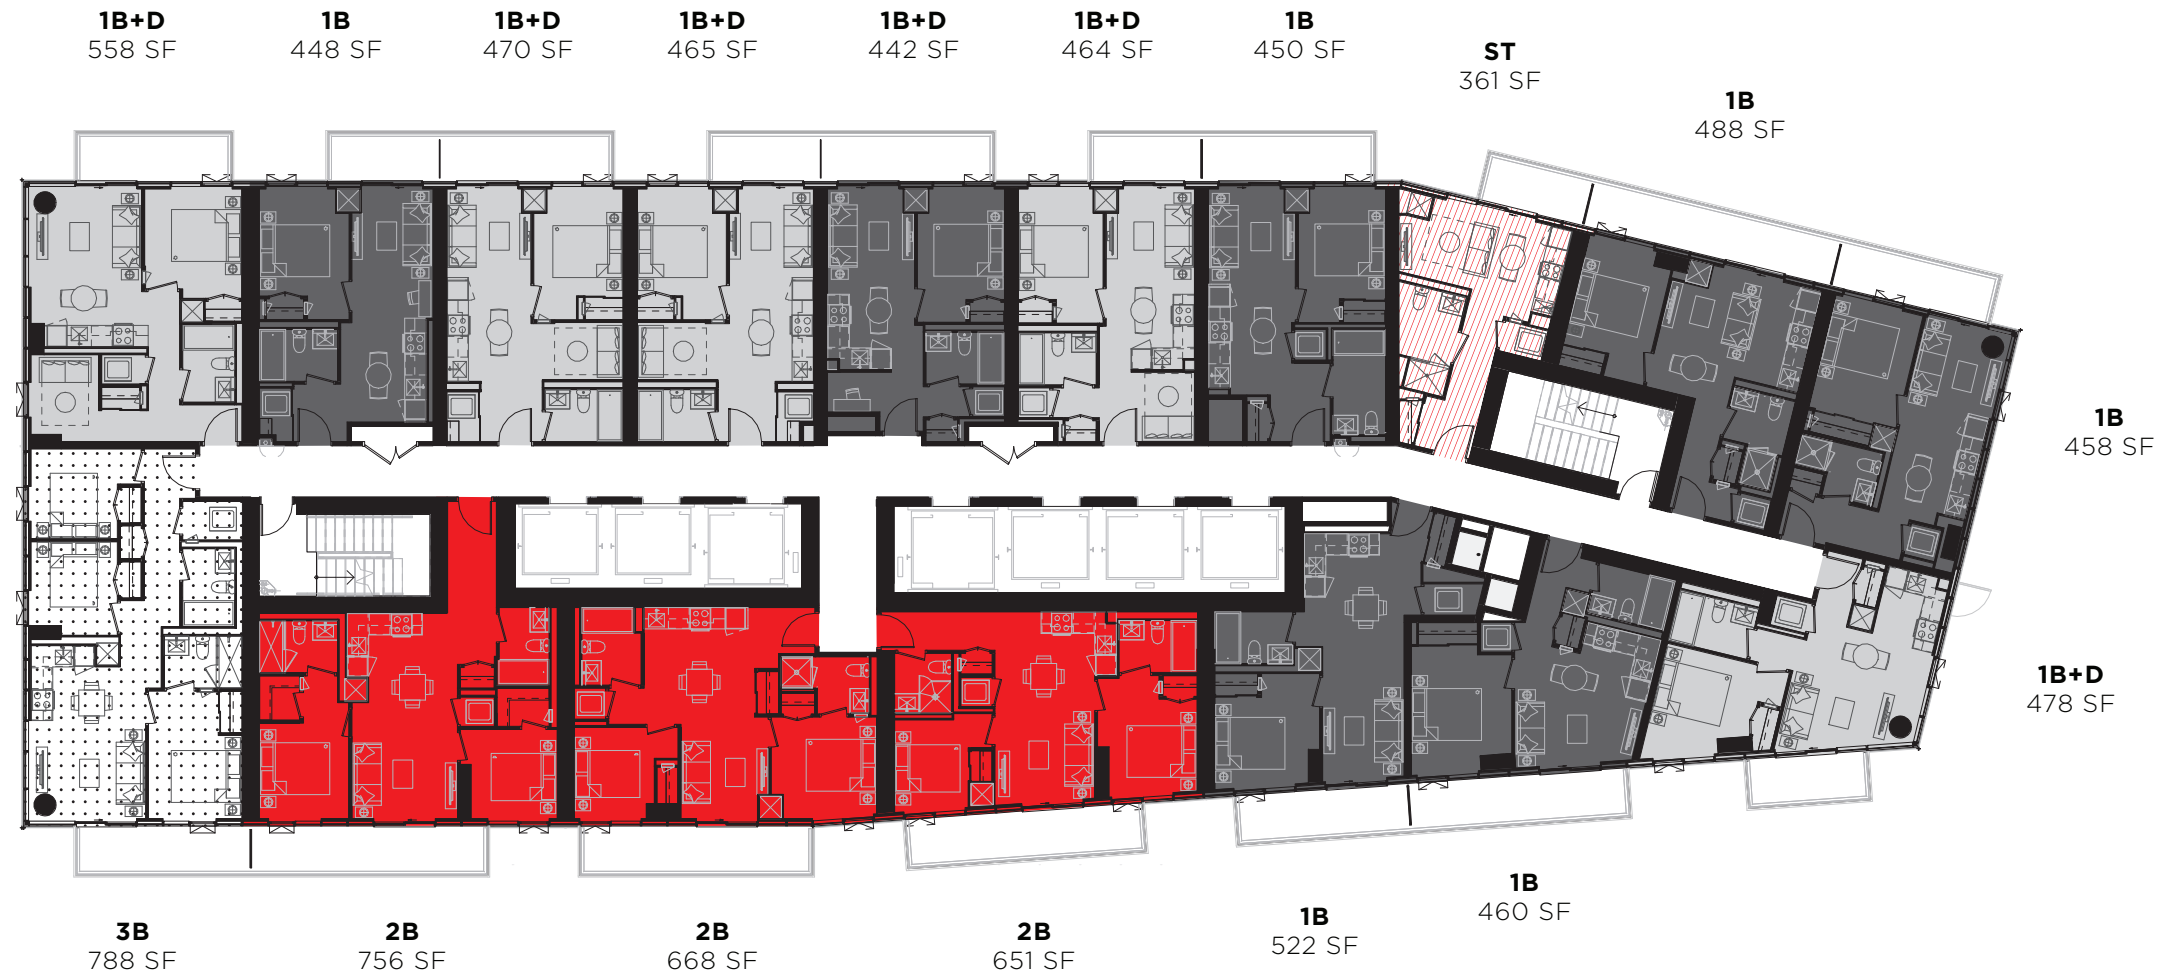

LOWER TOWER

STUDIO

1 BED

1 BED + DEN

2 BED

3 BED

All plans, dimensions and specifications are subject to change without notice. Actual useable floor space may vary from the stated floor area. Column locations, window locations and sizes may vary and are subject to change without notice. E. & O.E.

UPPER TOWER

All plans, dimensions and specifications are subject to change without notice. Actual useable floor space may vary from the stated floor area. Column locations, window locations and sizes may vary and are subject to change without notice. E. & O.E.